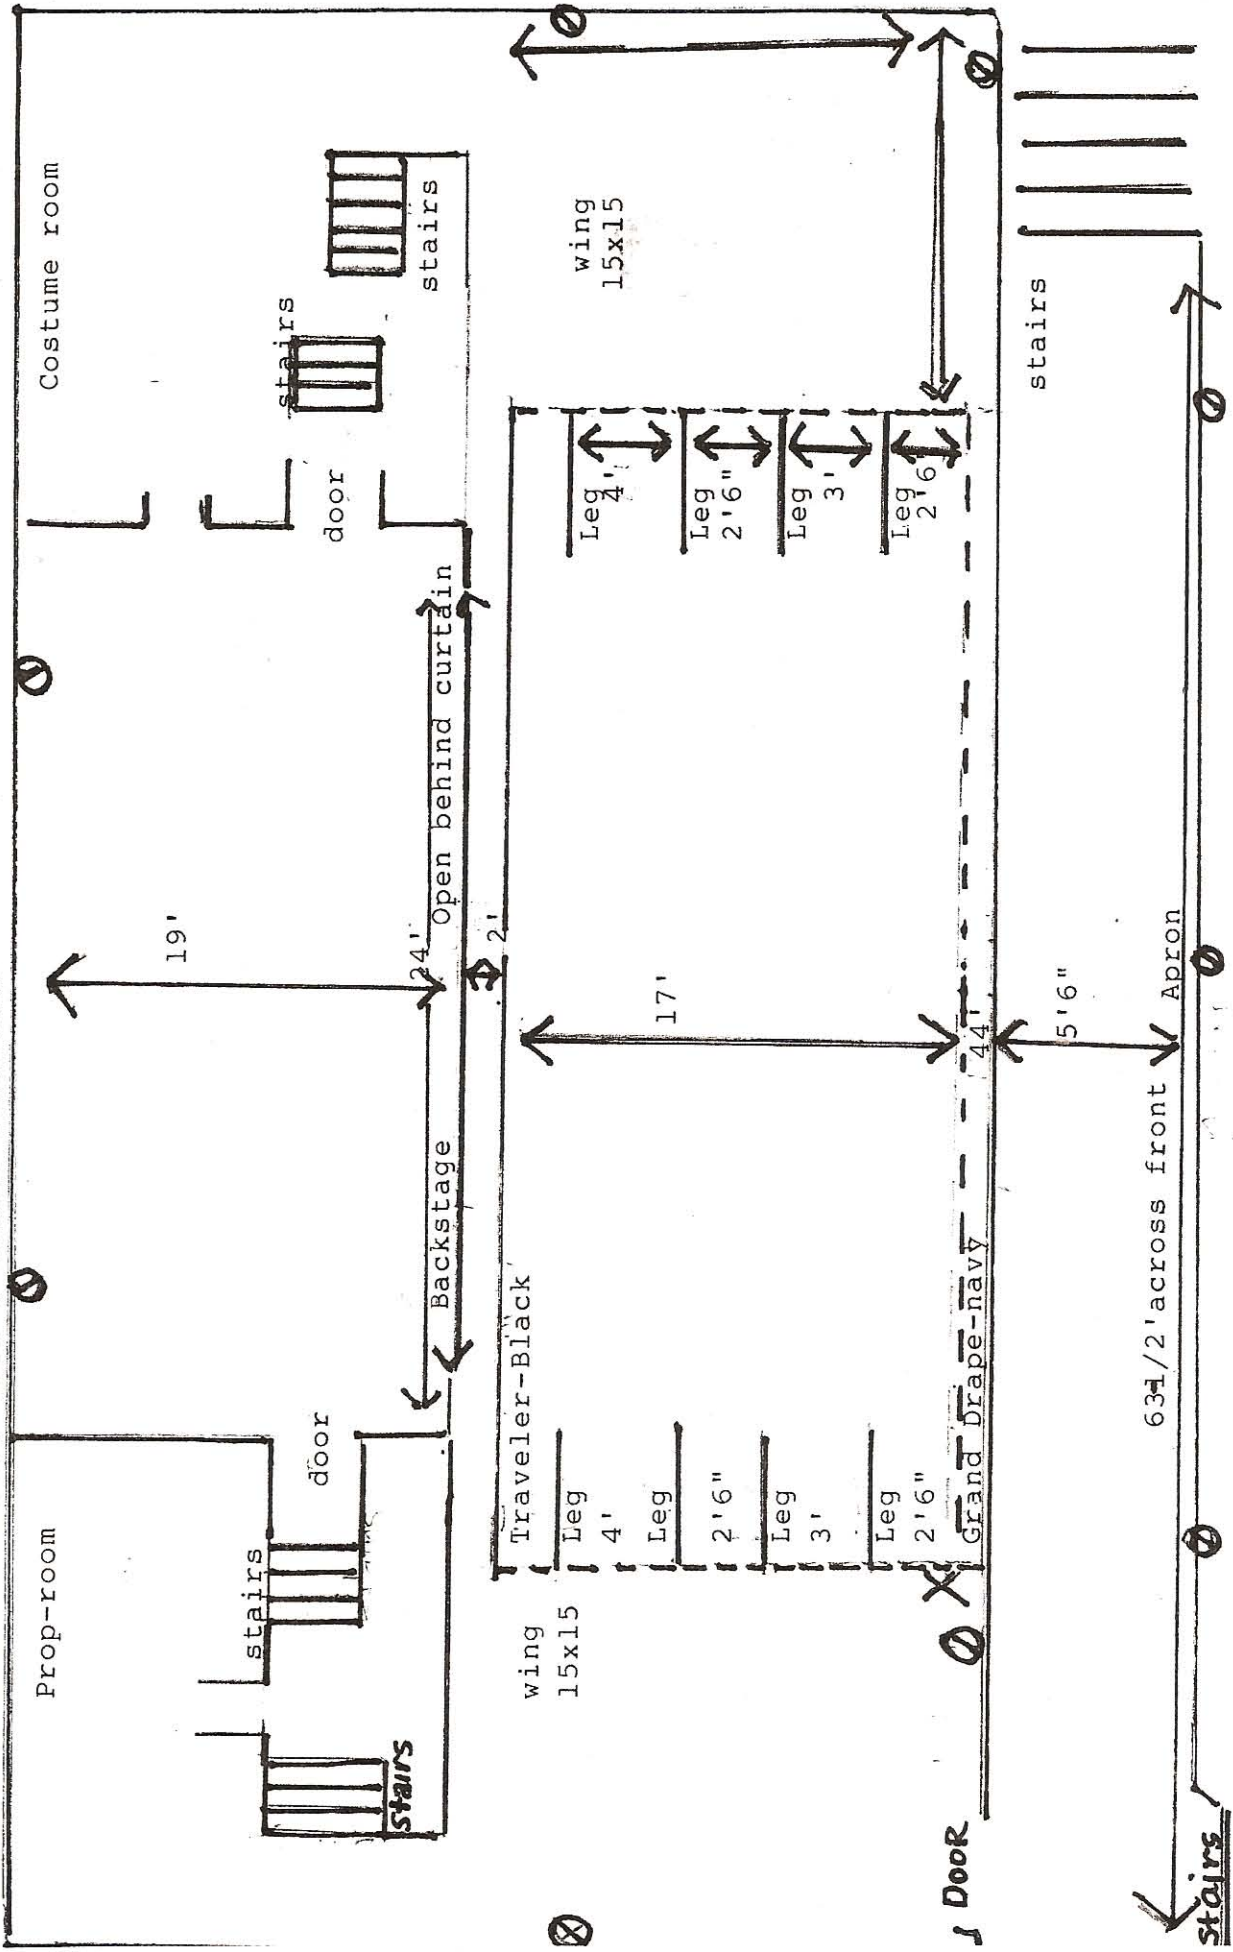

SCHULENBURG HIGH SCHOOL
THEATRE

Under backstage area-dressing room
with male & female restrooms

Grand Drape-pulls
from stage right
outlets

Audience Seating-380